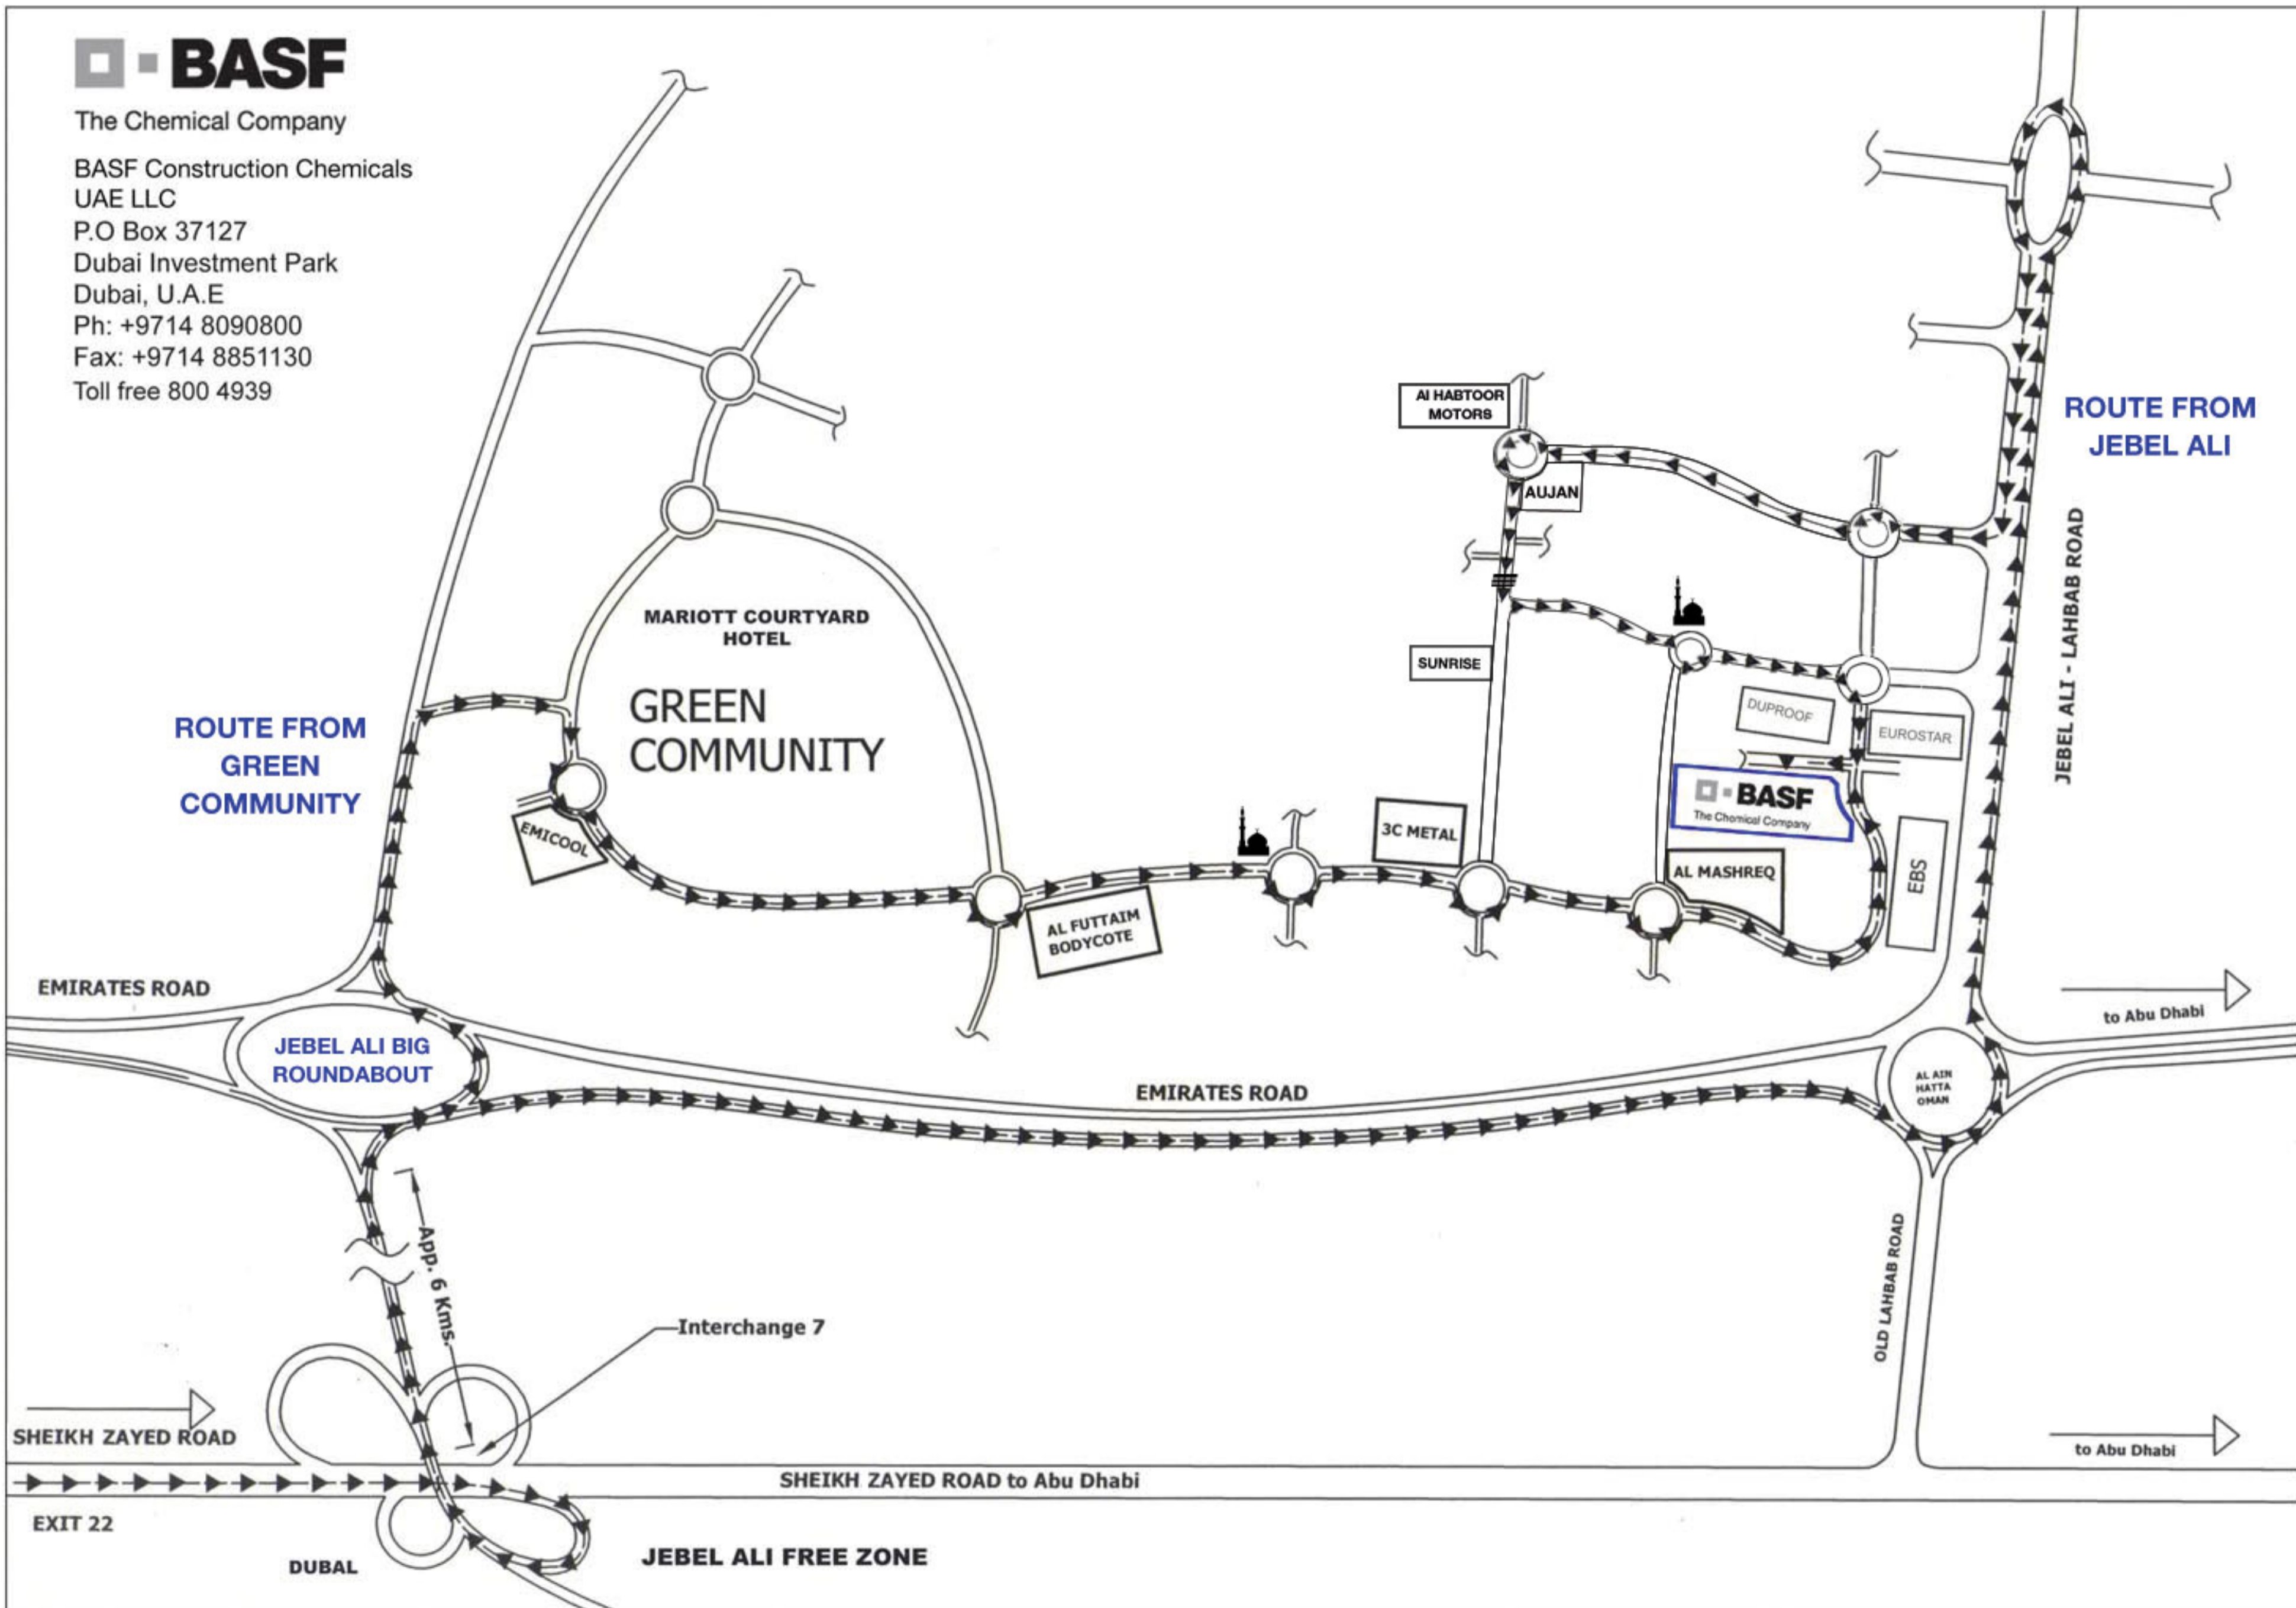

ROUTE FROM
GREEN
COMMUNITY

ROUTE FROM
JEBEL ALI

MARIOTT COURTYARD
HOTEL

GREEN
COMMUNITY

EMICOOL

AL FUTTAIM
BODYCOTE

3C METAL

SUNRISE

AI HABTOOR
MOTORS

AUJAN

DUPROOF

EUROSTAR

BASF
The Chemical Company

AL MASHREQ

EBS

JEBEL ALI - LAHBAB ROAD

EMIRATES ROAD

JEBEL ALI BIG
ROUNDABOUT

EMIRATES ROAD

to Abu Dhabi

AL AIN
HATTA
OMAN

App. 6 Kms.

Interchange 7

SHEIKH ZAYED ROAD

SHEIKH ZAYED ROAD to Abu Dhabi

to Abu Dhabi

EXIT 22

DUBAI

JEBEL ALI FREE ZONE